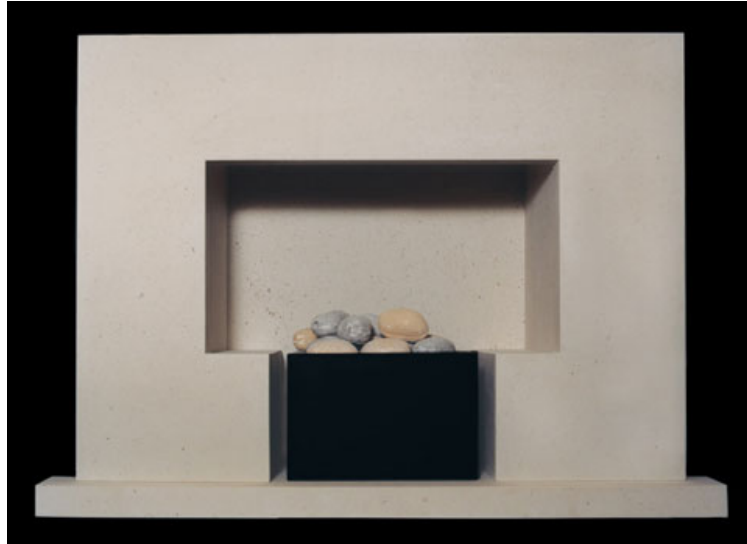

FIREPLACE DESIGN AND CONSULTANTS PRODUCERS OF FINE MARBLE AND STONE FIREPLACES
CARLTON FIREPLACES
Antique Fireplaces · Chandeliers · Mirrors

3 Russell Hill Parade - Russell Hill Road - Purley - Surrey CR8 2LE

Lucca

Period: Contemporary
Material: Rosal Limestone

Opening hours:
Mon - Sat 10am - 6pm
Tel: 020 86685050
Fax: 020 84050080
Email: sales@carltonfireplaces.com