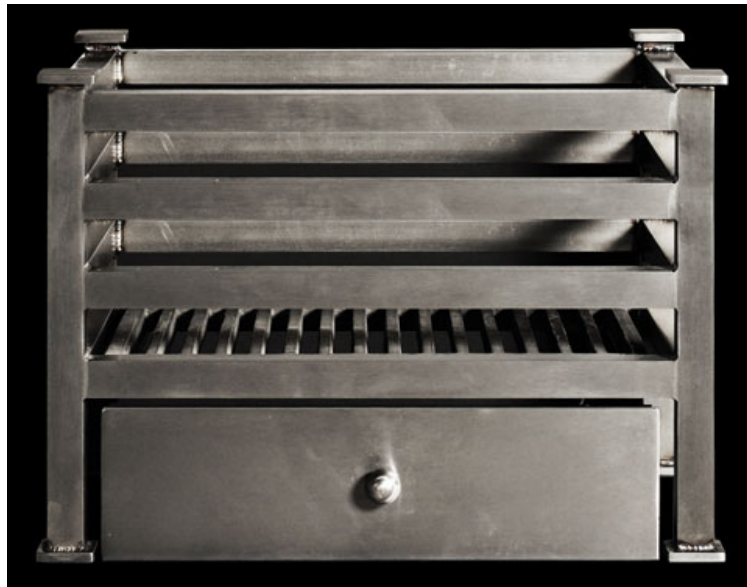

## Universal No.4

Brushed Steel Finish

**Price:** £ 290 + VAT

**Material:** Cast Iron

**Overall size:** 18" (457 mm) width, 14 1/4 (362 mm) height, 10 1/2 (267 mm) depth

**Opening hours:**

Mon - Sat 10am - 6pm