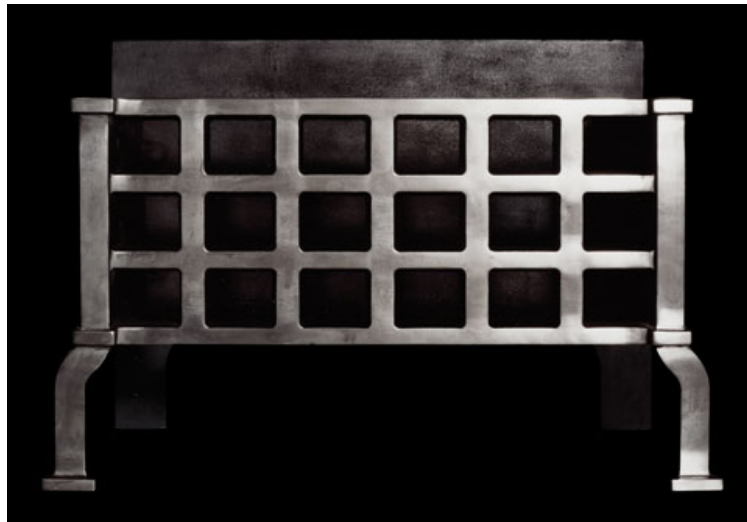

Stirling

Polished Finish

Price: £ 330 + VAT

Material: Cast Iron

Overall size: 21 1/2 (546 mm) width, 14 3/4 (375 mm) height, 10 3/4 (273 mm) depth

Opening hours:

Mon - Sat 10am - 6pm

Tel: 020 86685050