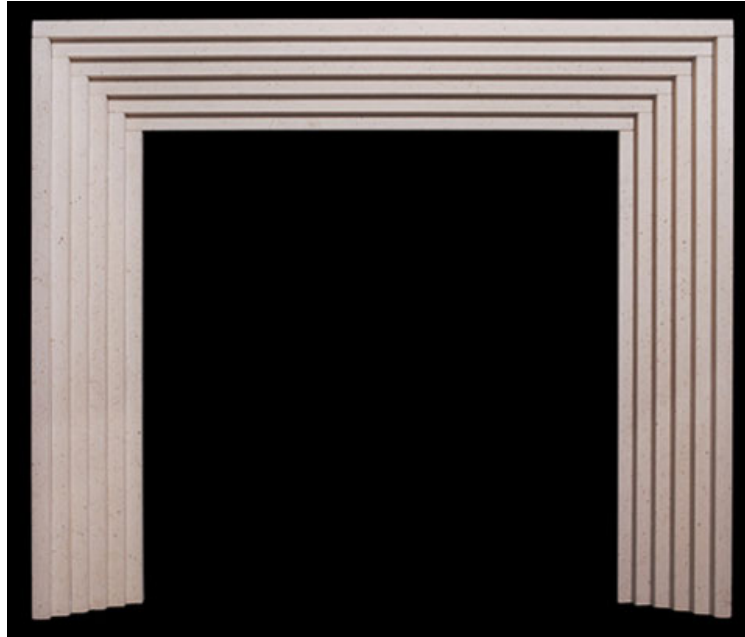

FIREPLACE DESIGN AND CONSULTANTS PRODUCERS OF FINE MARBLE AND STONE FIREPLACES
CARLTON FIREPLACES
Antique Fireplaces · Chandeliers · Mirrors

3 Russell Hill Parade - Russell Hill Road - Purley - Surrey CR8 2LE

Chrysler 36

Period: Contemporary
Material: Rosal Limestone

Opening size: 36" (914 mm) width, 36" (914 mm) height
Overall size: 50 3/16 (1275 mm) width, 43 1/8 (1095 mm) height, 8 1/4 (210 mm) depth

Opening hours:
Mon - Sat 10am - 6pm
Tel: 020 86685050
Fax: 020 84050080
Email: sales@carltonfireplaces.com