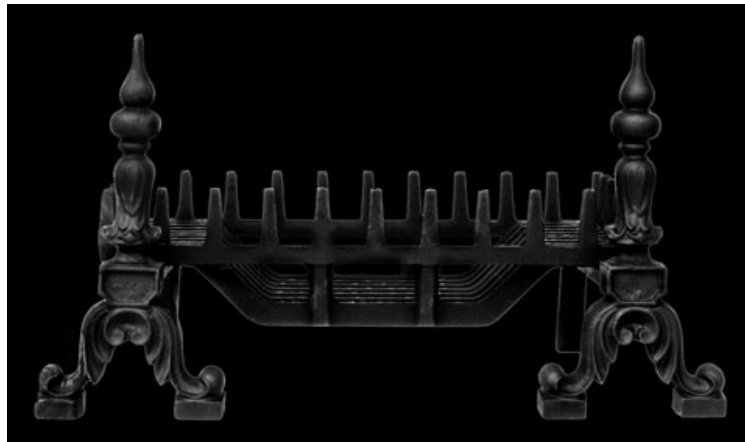

3 Russell Hill Parade - Russell Hill Road - Purley - Surrey CR8 2LE

Swansnest with Pinnacle Dogs

Black Finish

Price: £ 350 + VAT

Material: Cast Iron

Overall size: 29 1/2 (749 mm) width, 16" (406 mm) height, 6" (152 mm) depth