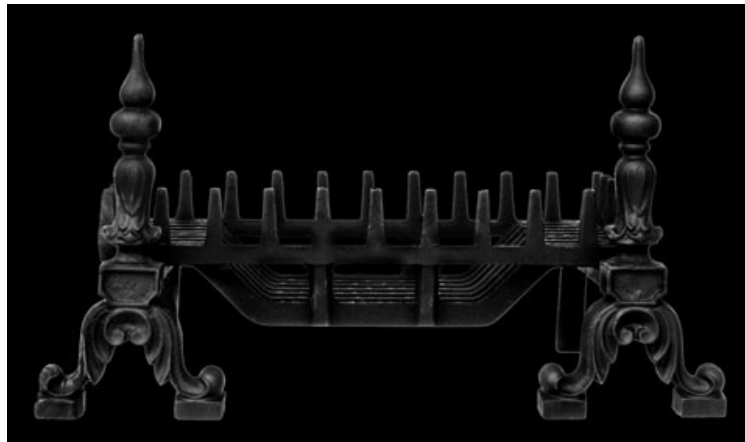

3 Russell Hill Parade - Russell Hill Road - Purley - Surrey CR8 2LE

## Swansnest with Pinnacle Dogs

Black Finish

**Price:** £ 350 + VAT

**Material:** Cast Iron

**Overall size:** 29 1/2 (749 mm) width, 16" (406 mm) height, 6" (152 mm) depth

**Opening hours:**

Mon - Sat 10am - 6pm