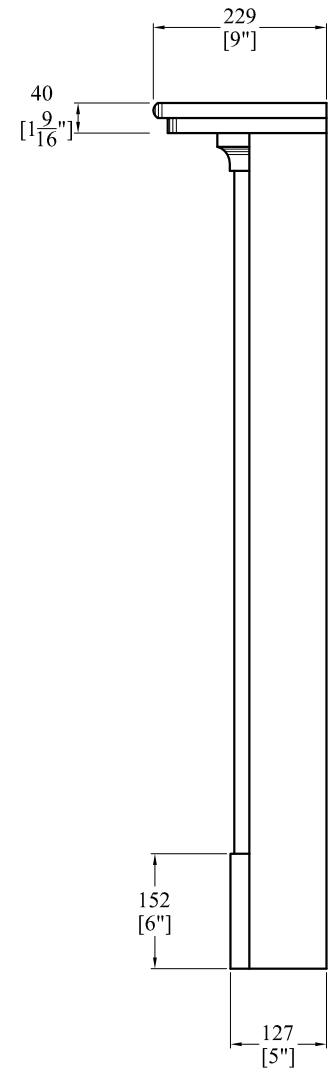

THE ENGLISH CHIMNEYPIECE

Highlands Farm, Highlands Hill, Swanley Village, Kent BR8 7NA
Tel: 01322 619090 www.english-chimneypiece.co.uk Fax: 01322 660066

WILLIAM MORRIS