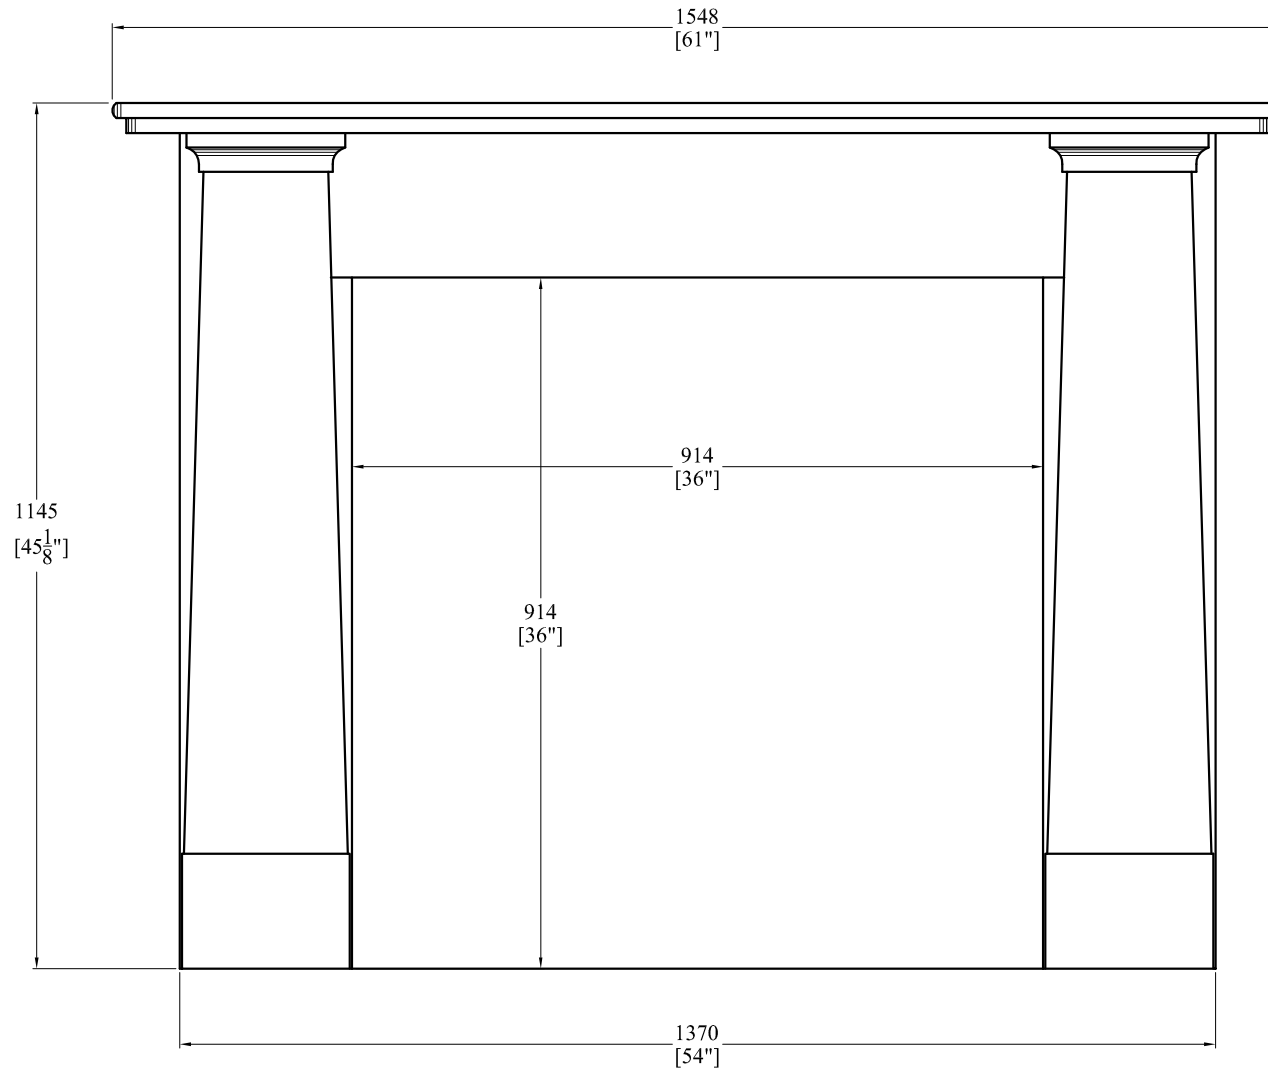

THE ENGLISH CHIMNEYPIECE

Highlands Farm, Highlands Hill, Swanley Village, Kent BR8 7NA
Tel: 01322 619090 www.english-chimneypiece.co.uk Fax: 01322 660066

WILLIAM MORRIS