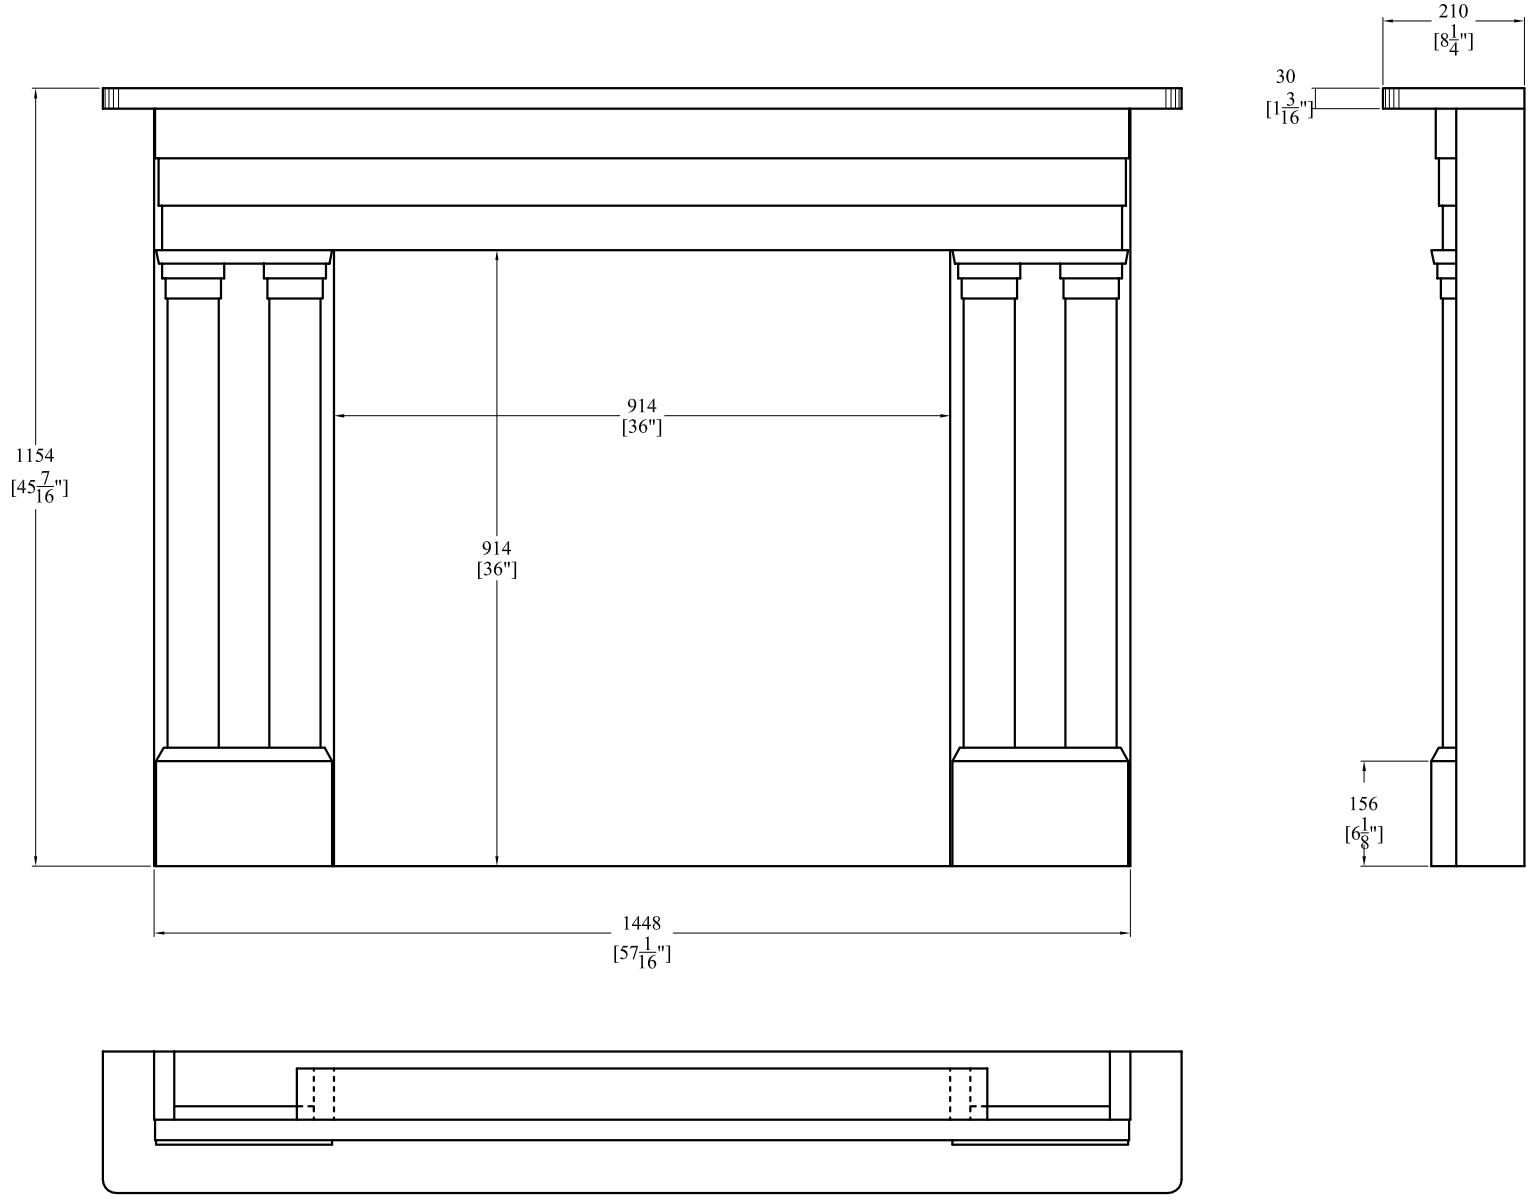

THE ENGLISH CHIMNEYPIECE

Highlands Farm, Highlands Hill, Swanley Village, Kent BR8 7NA
Tel: 01322 619090 www.english-chimneypiece.co.uk Fax: 01322 660066

WILLIAM IV