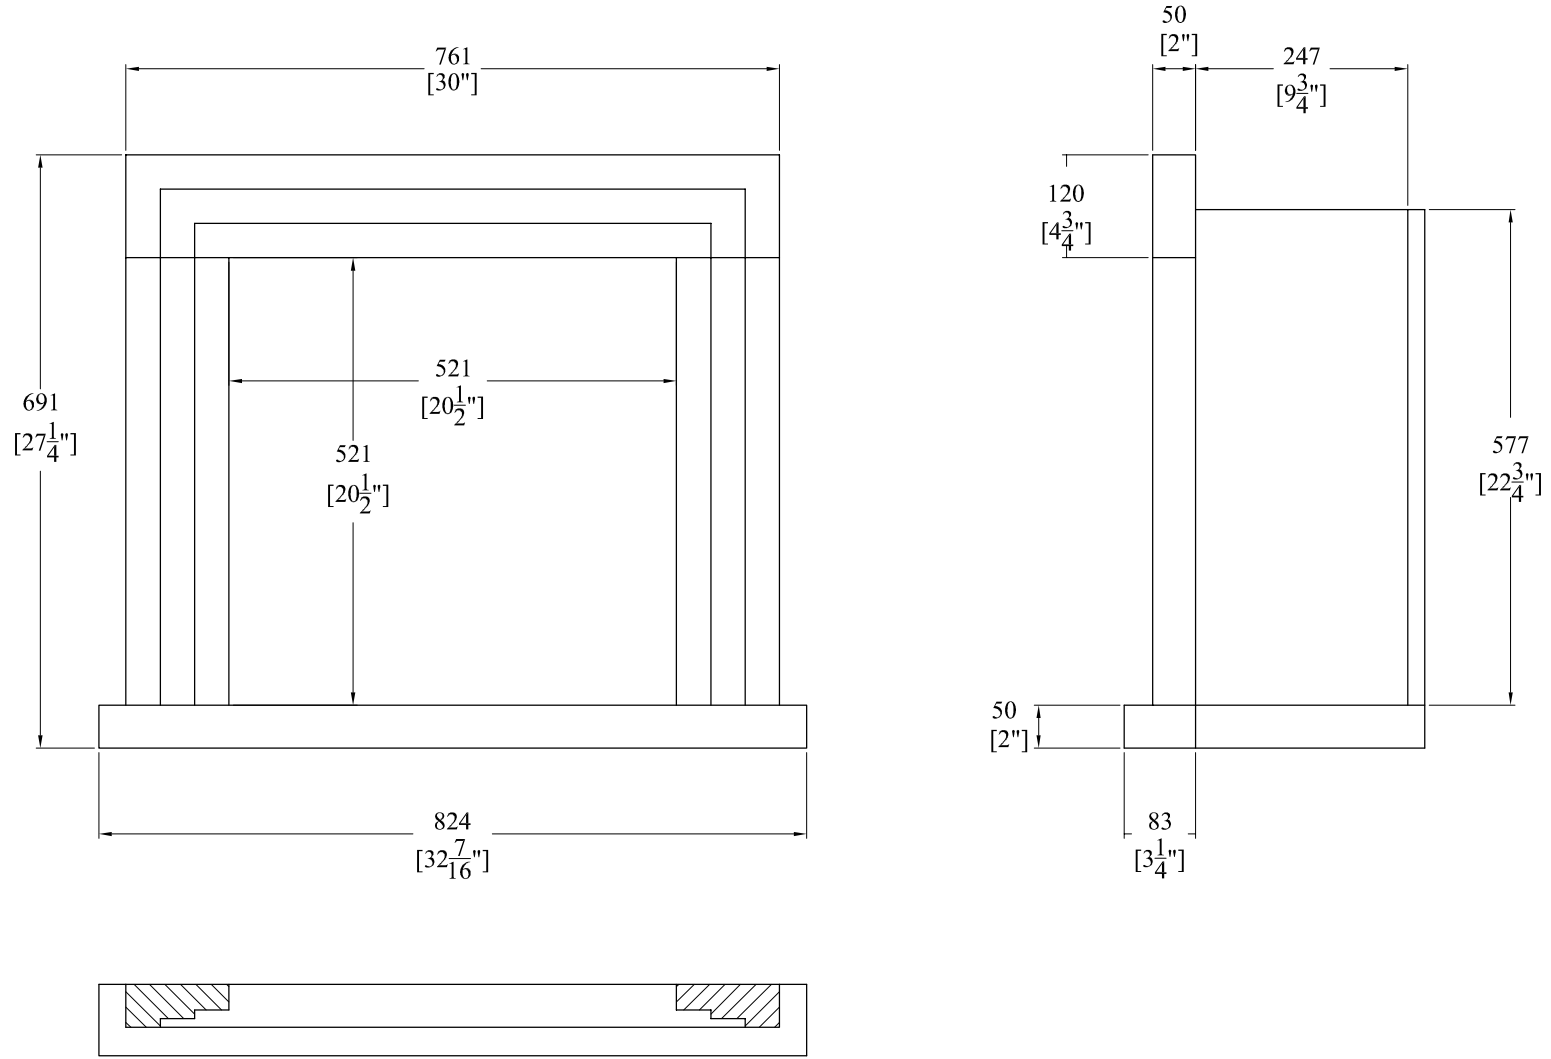

THE ENGLISH CHIMNEYPIECE

Highlands Farm, Highlands Hill, Swanley Village, Kent BR8 7NA
Tel: 01322 619090 www.english-chimneypiece.co.uk Fax: 01322 660066

CLASSIC