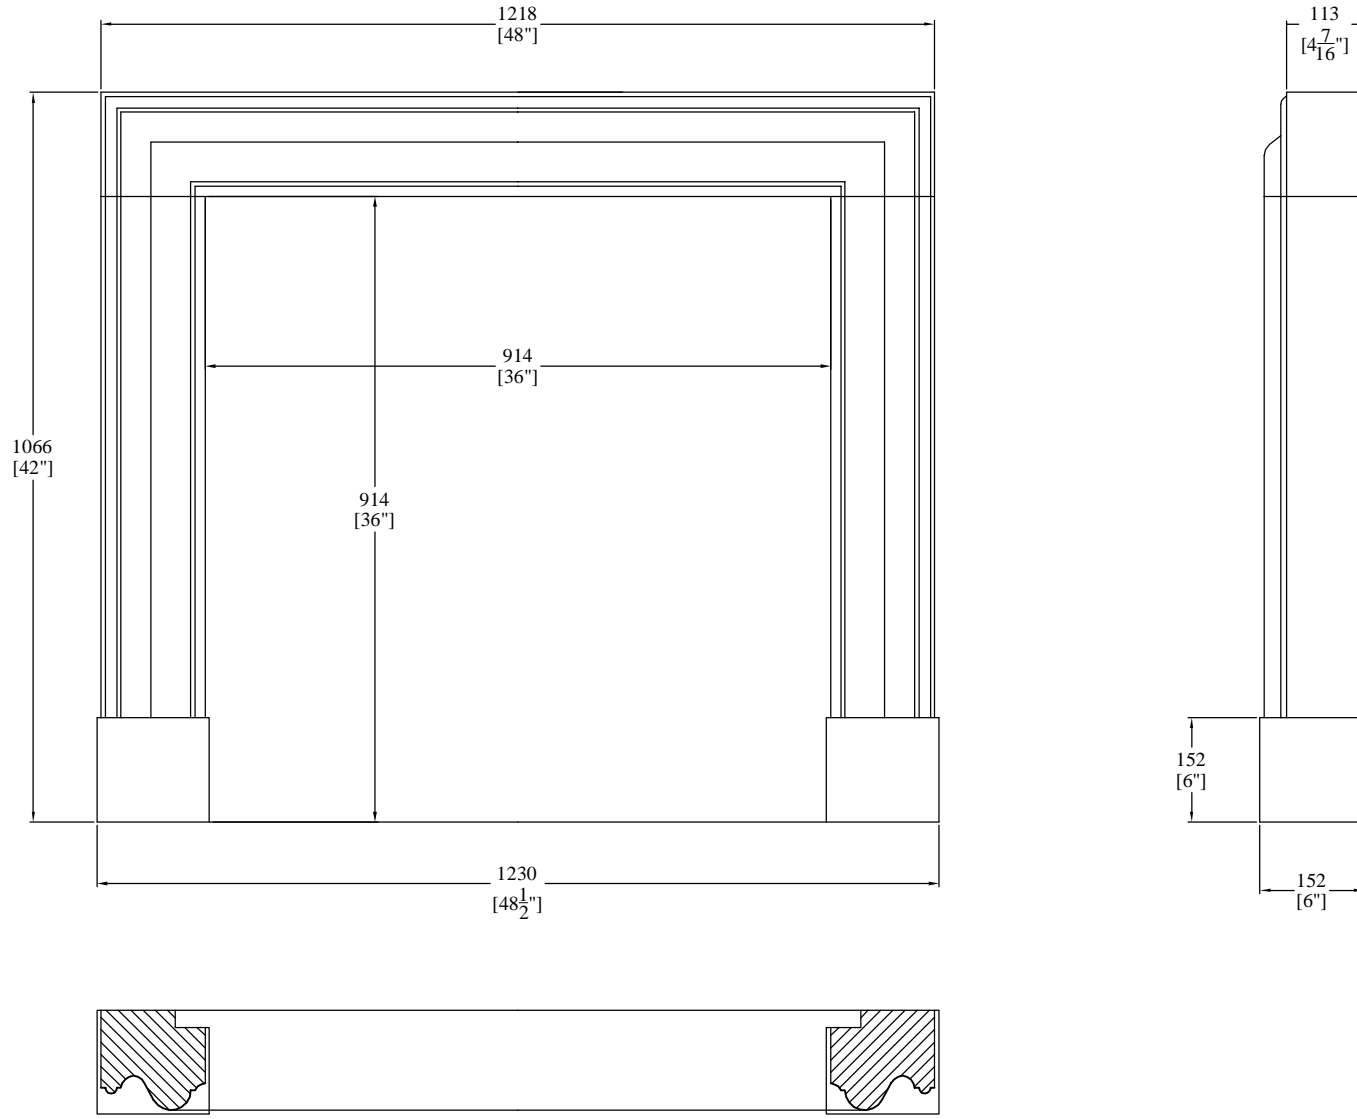

THE ENGLISH CHIMNEYPIECE

Highlands Farm, Highlands Hill, Swanley Village, Kent BR8 7NA
Tel: 01322 619090 www.english-chimneypiece.co.uk Fax: 01322 660066

BOLECTION (FRAME ONLY)