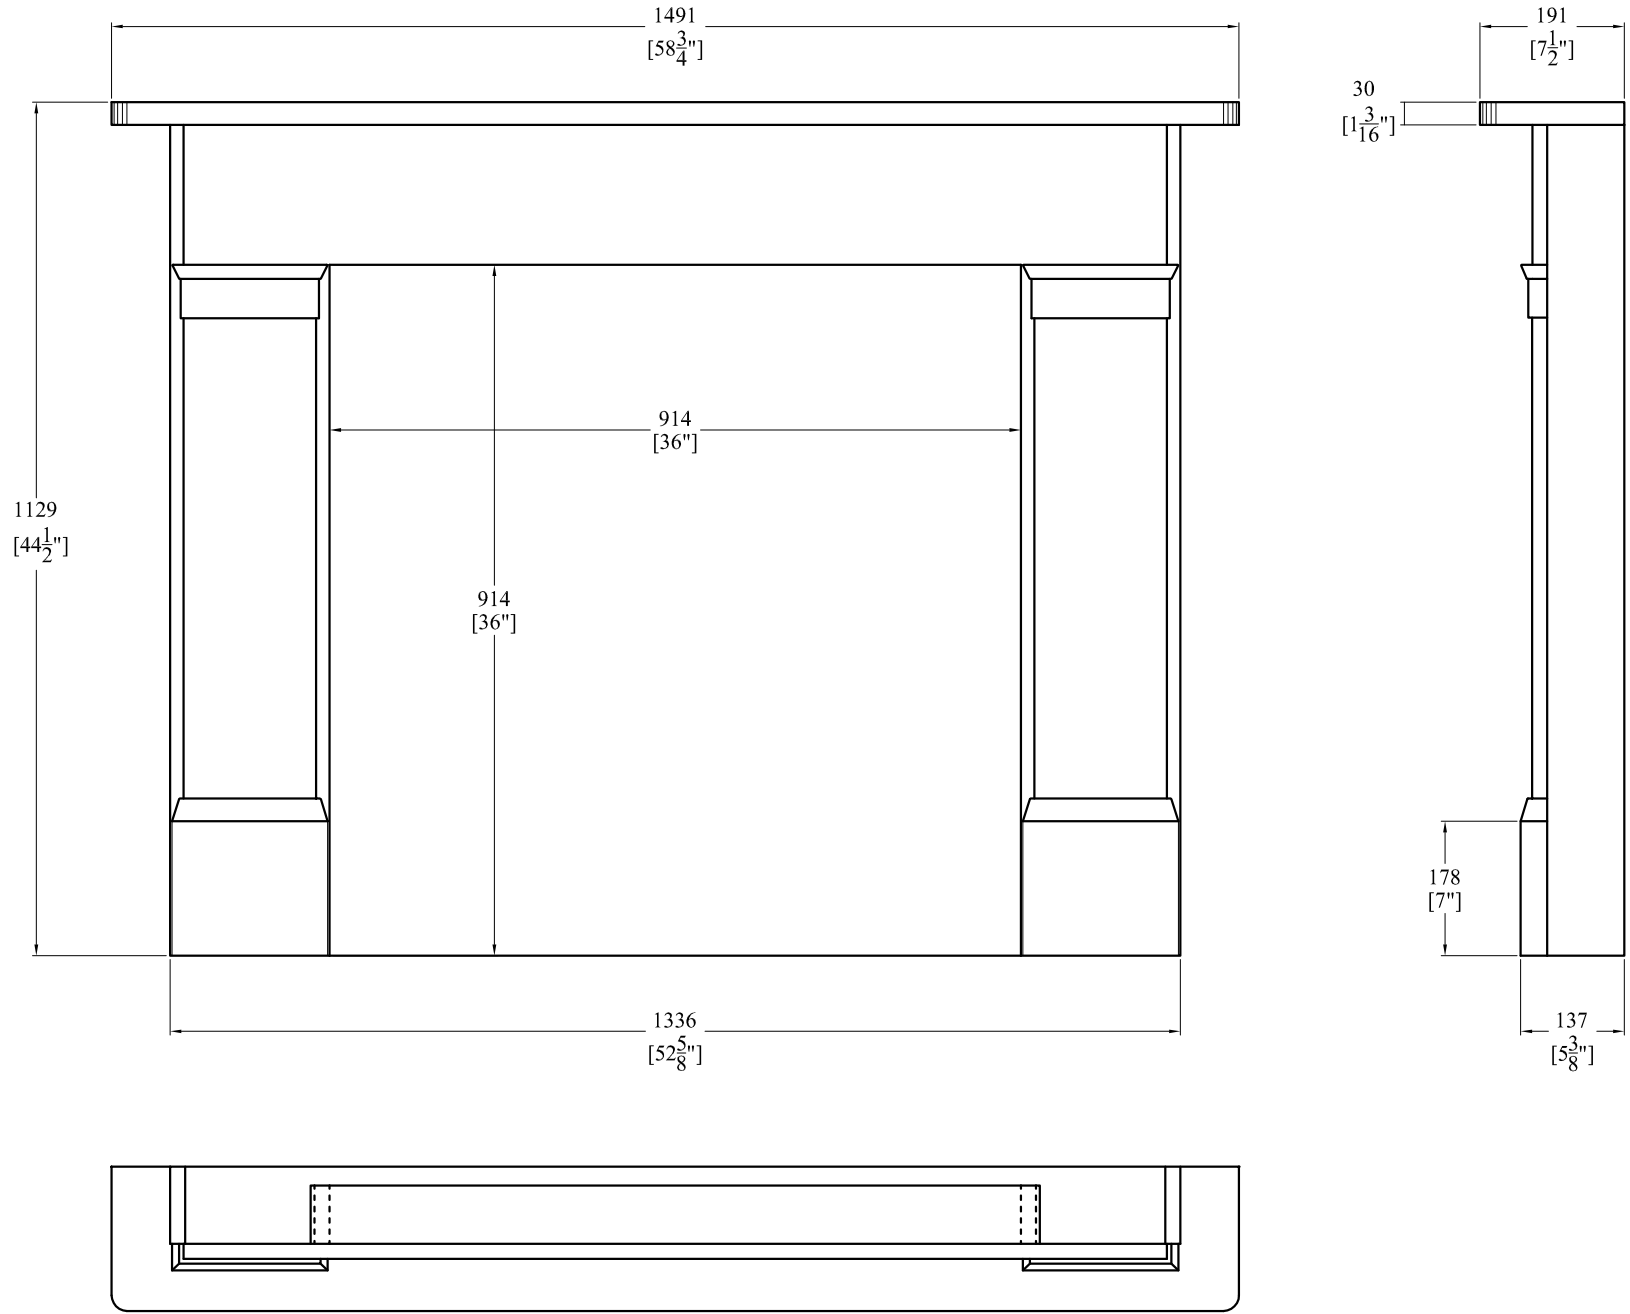

THE ENGLISH CHIMNEYPIECE

Highlands Farm, Highlands Hill, Swanley Village, Kent BR8 7NA
Tel: 01322 619090 www.english-chimneypiece.co.uk Fax: 01322 660066

LONGLEAT