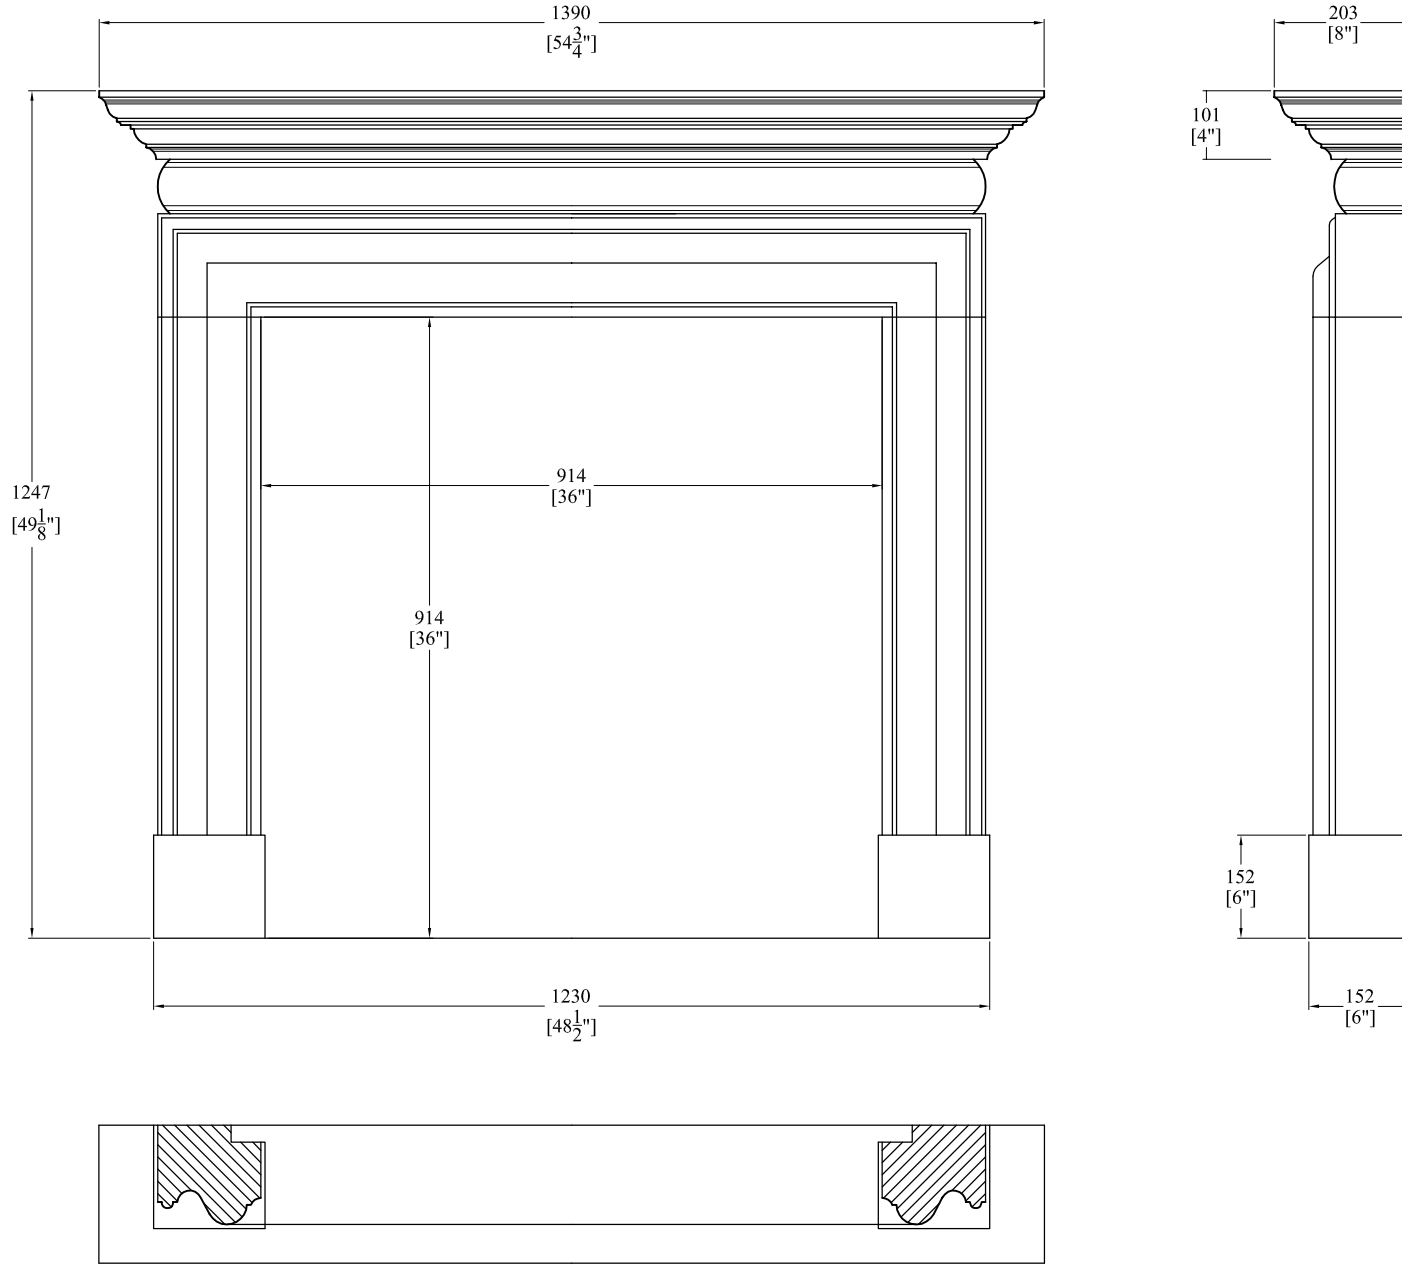

THE ENGLISH CHIMNEYPIECE

Highlands Farm, Highlands Hill, Swanley Village, Kent BR8 7NA
Tel: 01322 619090 www.english-chimneypiece.co.uk Fax: 01322 660066

BOLECTION