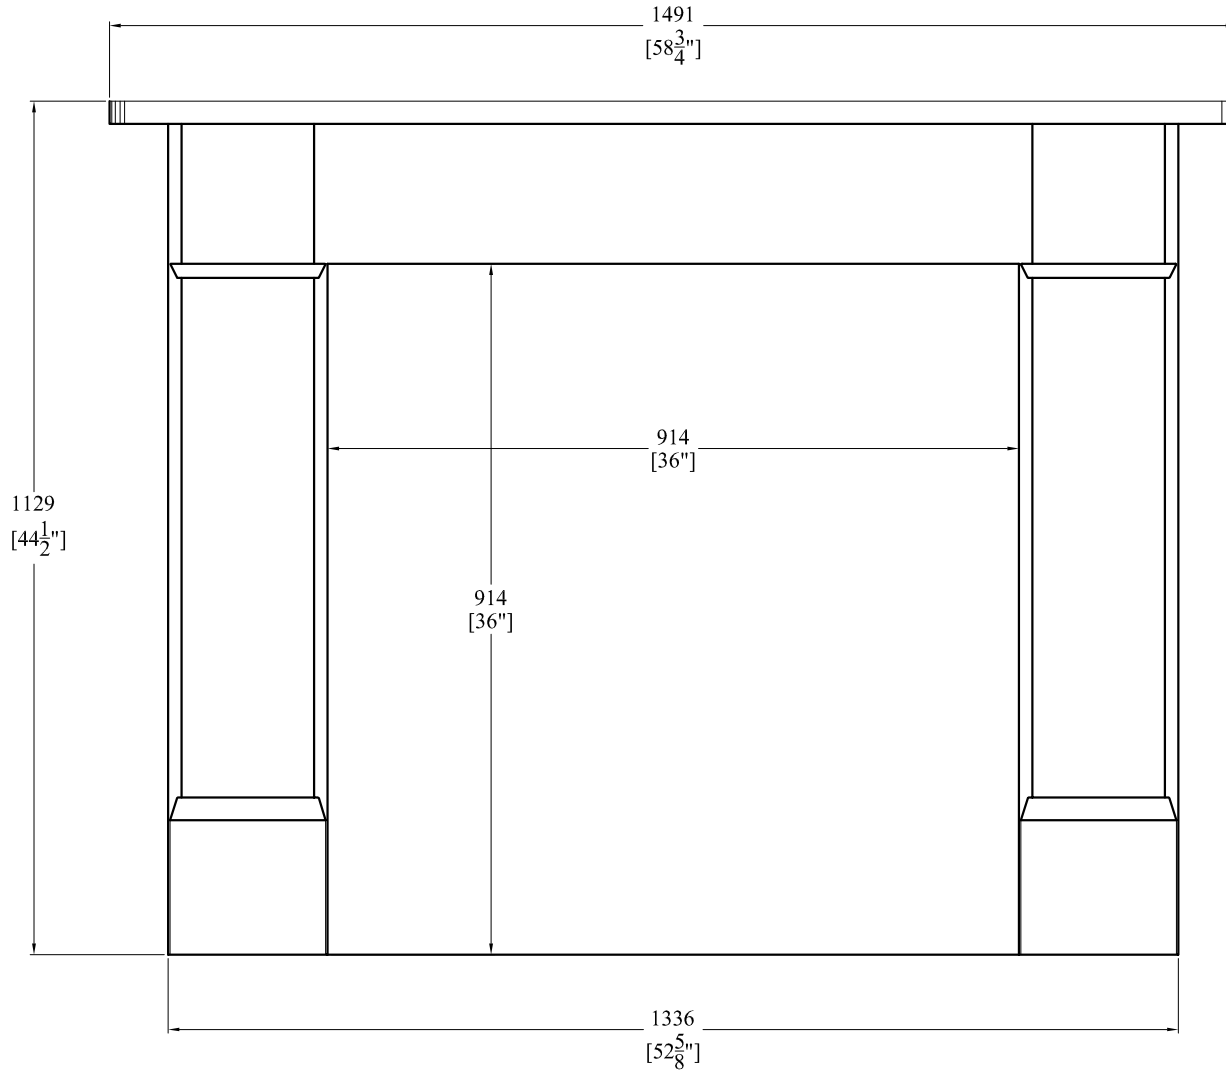

THE ENGLISH CHIMNEYPIECE

Highlands Farm, Highlands Hill, Swanley Village, Kent BR8 7NA
Tel: 01322 619090 www.english-chimneypiece.co.uk Fax: 01322 660066

VICTORIAN CLASSIC