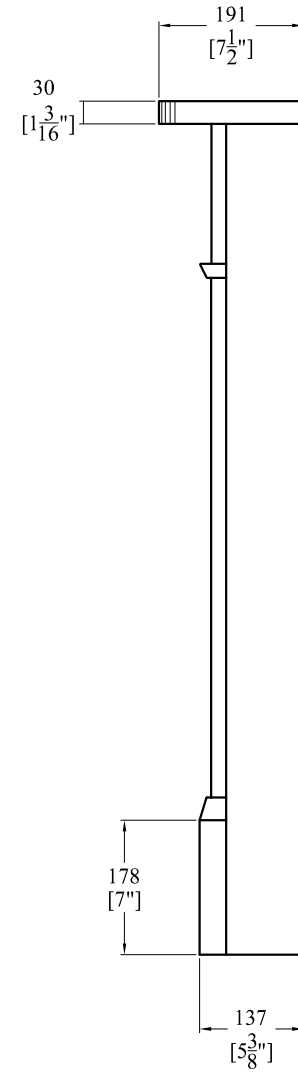

THE ENGLISH CHIMNEYPIECE

Highlands Farm, Highlands Hill, Swanley Village, Kent BR8 7NA
Tel: 01322 619090 www.english-chimneypiece.co.uk Fax: 01322 660066

VICTORIAN CLASSIC